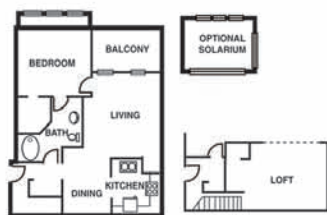

- Loft and Town House Floor plans
- Two Resort Style Pools
- Intrusion Alarms
- Full Size W/D
- Playground/Picnic Area
- Attached or Direct Access Garages
- Theater/Picnic Area
- Billiards/Game Room
- Extensive Fitness Facility
- Pre-Wired for Surround Sound
- Indoor Basketball Court
- Lighted Tennis Courts
- Gated Access
- Conference Room
- Car Care Center
- Business Center

1 Bedroom/1 Bath Loft

2 Bedroom/2 Bath

**2 Bedroom/2 1/2 Bath
Townhome with Garage**

DIRECTIONS:

From Veteran's Expressway, take the Linebaugh Ave. exit. Travel W and cross Sheldon Road. Continue thru Westchase to Countryway Blvd., turn right. Lexington Park is on your left.