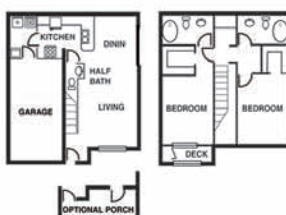

- Loft and Town House Floor plans
- Two Resort Style Pools
- Intrusion Alarms
- Full Size W/D
- Playground/Picnic Area
- Attached or Direct Access Garages
- Theater/Picnic Area
- Billiards/Game Room
- Extensive Fitness Facility
- Pre-Wired for Surround Sound
- Indoor Basketball Court
- Lighted Tennis Courts
- Gated Access
- Conference Room
- Car Care Center
- Business Center

1 Bedroom/1 Bath Loft

2 Bedroom/2 Bath

**2 Bedroom/2 1/2 Bath
Townhome with Garage**

DIRECTIONS:

From Veteran's Expressway, take the Linebaugh Ave. exit. Travel W and cross Sheldon Road. Continue thru Westchase to Countryway Blvd., turn right. Lexington Park is on your left.